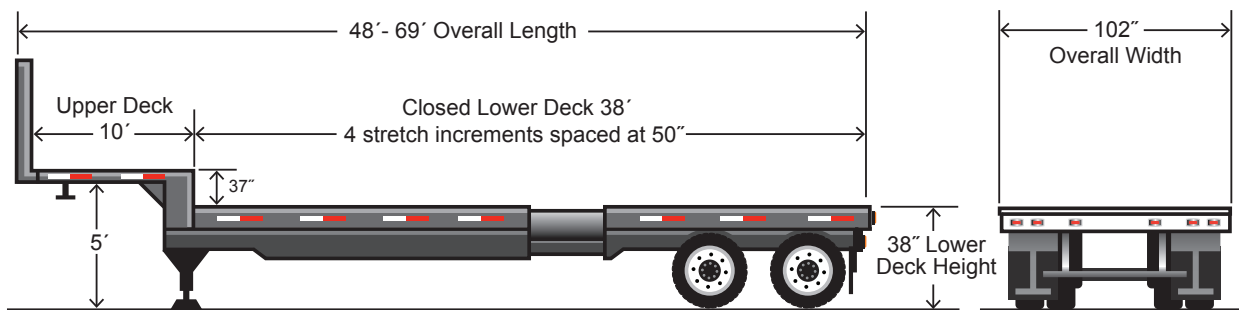

48' - 69' Extendable Drop Deck Flatbed

48' - 69' Extendable Drop Deck Flatbed

Trailer Type	Exterior Dimensions			Trailer Weight (±5%)
	Length	Width	Lower Deck HT	
Ext. Drop Deck	48' - 69'	102"	38"	Pounds
				19,000

For estimation purposes only - check individual trailers for exact measurements