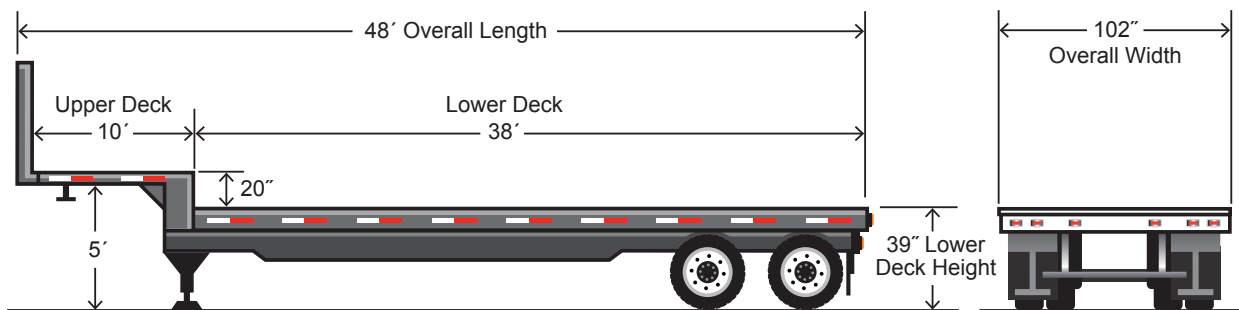

48' Single Drop Deck Flatbed

48' Single Drop Flatbed Specifications

| Trailer Type | Exterior Dimensions | | | Trailer Weight (±5%) |
|------------------|---------------------|-------|---------------|----------------------|
| | Length | Width | Lower Deck HT | |
| Single Drop Deck | 48' | 102" | 39" | Pounds |
| | | | | 13,500 |

For estimation purposes only - check individual trailers for exact measurements