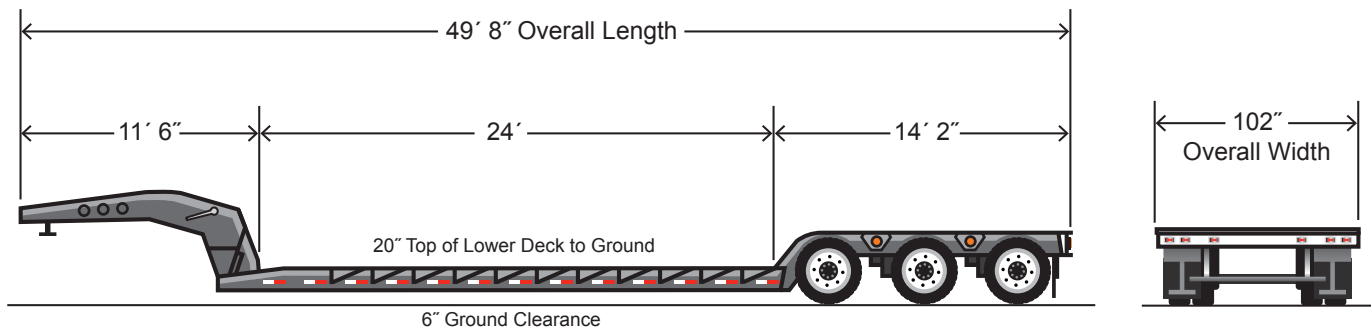

49' Lowboy (50 ton tri-axle detach)

49' Lowboy (50 ton tri-axle detach)

Trailer Type	Exterior Dimensions			Trailer Weight (±5%)
	Length	Width	Lower Deck HT	
Lowboy	49'	102"	20"	Pounds
				17,500

For estimation purposes only - check individual trailers for exact measurements