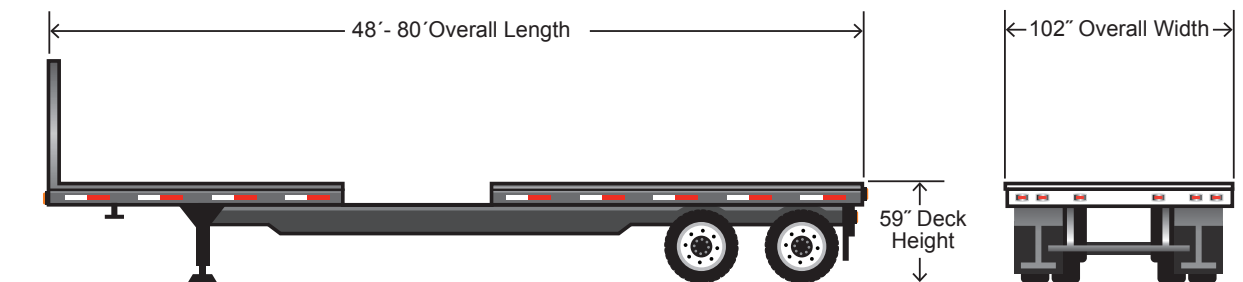

The Palmer Difference

Quality Equipment, Low Prices.

48-80' Extended Flatbed "Stretch Flatbed"

48'- 80' Extended Flatbed "Stretch Flatbed" Specifications

Trailer Type	Exterior Dimensions			Trailer Weight ($\pm 5\%$)
Extended Flatbed	Length	Width	Deck Height	Pounds
	48'-80'	102"	59"	16,500

For estimation purposes only - check individual trailers for exact measurements