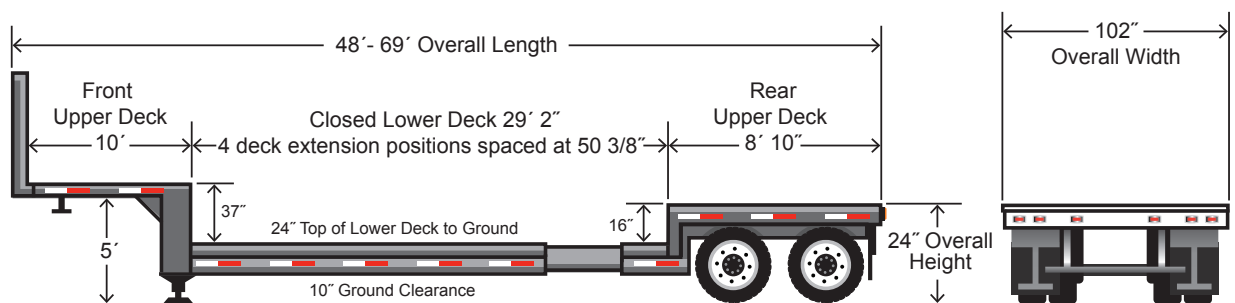

48' - 69' Extended Double Drop Deck Flatbed

48' - 69' Double Drop Deck Flatbed

Trailer Type	Exterior Dimensions			Trailer Weight ($\pm 5\%$)
	Length	Width	Lower Deck HT	
Ext. Double Drop	48' - 69'	102"	24"	Pounds
				20,000

For estimation purposes only - check individual trailers for exact measurements