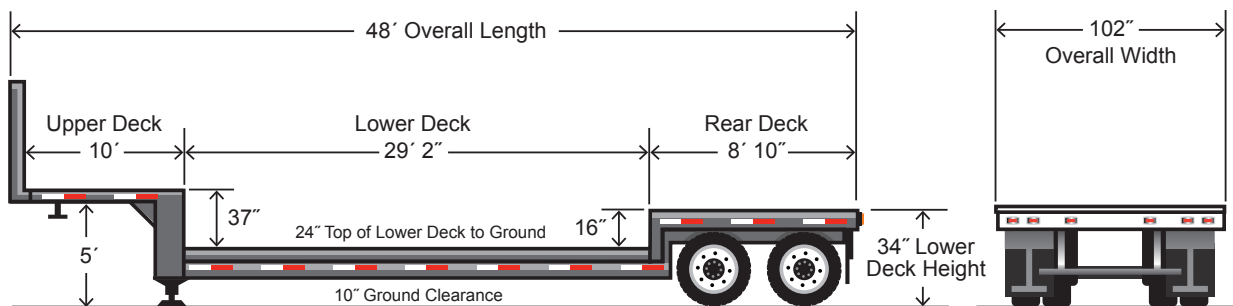

48' Double Drop Deck Flatbed

48' Double Drop Deck Flatbed

Trailer Type	Exterior Dimensions			Trailer Weight (±5%)
	Length	Width	Lower Deck HT	
Double Drop Deck	48'	102"	24"	15,600 Pounds

For estimation purposes only - check individual trailers for exact measurements