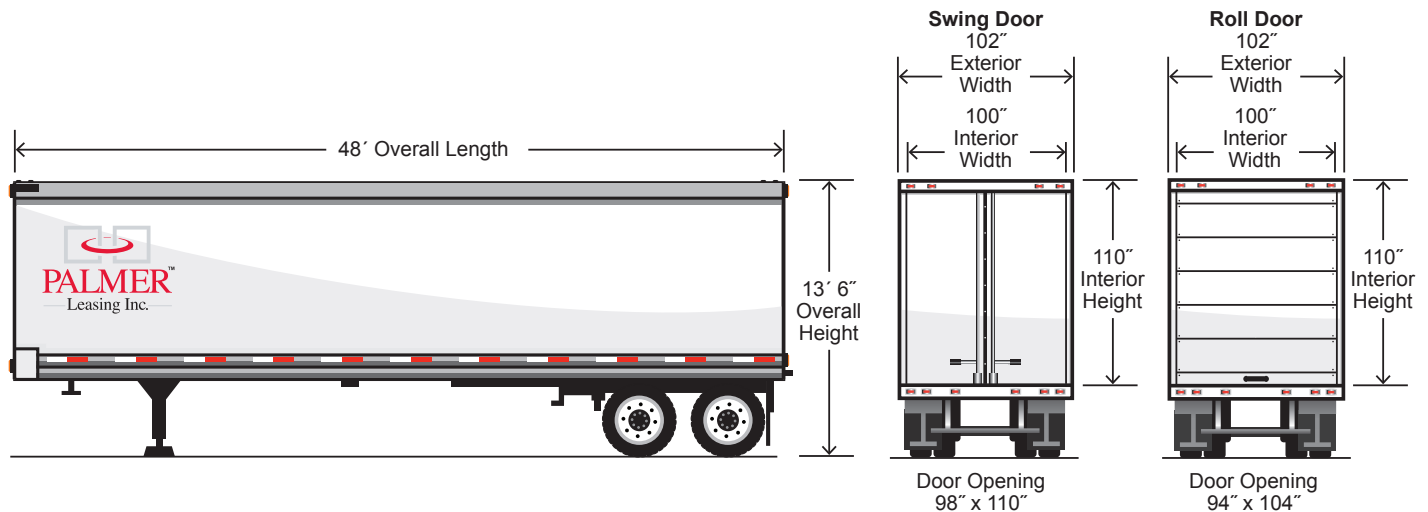

### 53' Closed Van Specifications

Trailer Type	Exterior Dimensions			Interior Dimensions			Swing Door		Roll Door		Cube Capacity Feet	Trailer Weight (±5%) Pounds
	Length	Width	Overall Height	Length	Width	Height	Width	Height	Width	Height		
(Can)	53'	102"	13' 6"	52' 6"	100"	110"	98"	110"	94"	104"	4,018	14,200
(Wedge)	53'	102"	13' 6"	52' 6"	100"	Front 108" Rear 110"	98"	110"	94"	104"	3,982	14,400

### 48' Closed Van Specifications

Trailer Type	Exterior Dimensions			Interior Dimensions			Swing Door		Roll Door		Cube Capacity Feet	Trailer Weight (±5%) Pounds
	Length	Width	Overall Height	Length	Width	Height	Width	Height	Width	Height		
(Can)	48'	102"	13' 6"	47' 6"	100"	110"	98"	110"	94"	104"	3,636	13,500
(Wedge)	48'	102"	13' 6"	47' 6"	100"	Front 108" Rear 110"	98"	110"	94"	104"	3,603	13,500
Closed Van	48'	102"	13' 6"	47' 6"	100"	108"	98"	108"	94"	102"	3,563	13,500

## 40' Closed Van

## 28' Closed Van "Pup"