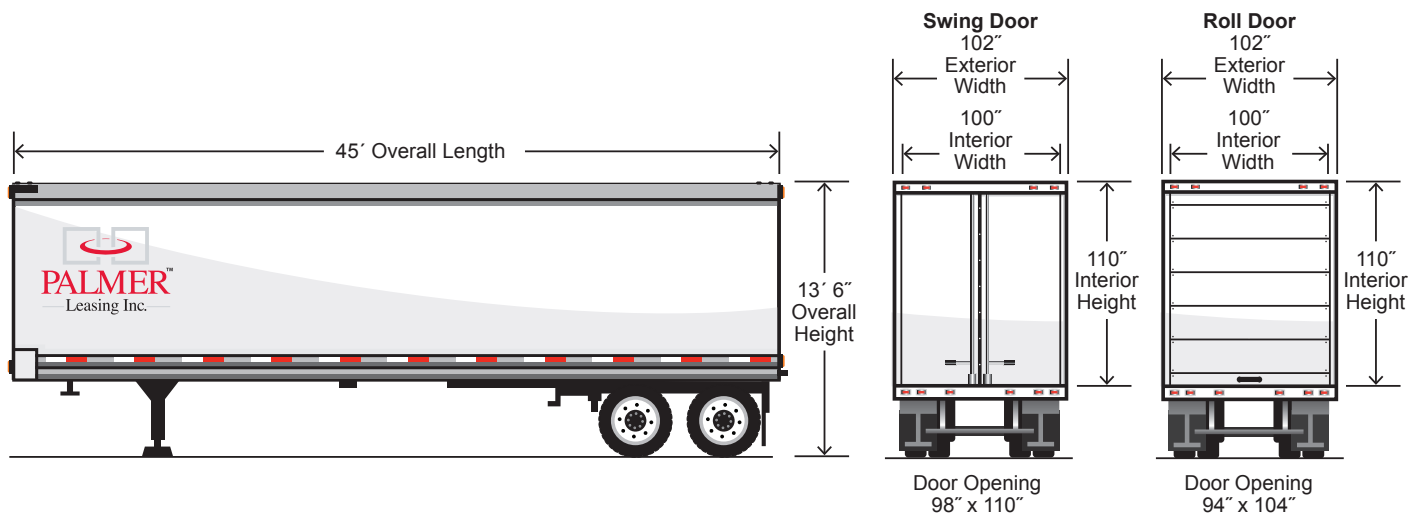

45' Closed Van (Can)

45' Closed Van Specifications

Trailer Type	Exterior Dimensions			Interior Dimensions			Swing Door		Roll Door		Cube Capacity Feet	Trailer Weight (±5%) Pounds
	Length	Width	Overall Height	Length	Width	Height	Width	Height	Width	Height		
(Can)	45'	102"	13' 6"	44' 6"	100"	110"	98"	110"	94"	104"	3,407	13,100
Closed Van	45'	102"	13' 6"	44' 6"	100"	106.5"	98"	106"	94"	101"	3,299	12,950
Closed Van	45'	96"	13' 6"	44' 6"	94"	106.5"	92"	106"	88"	101"	3,101	12,600

For estimation purposes only - check individual trailers for exact measurements