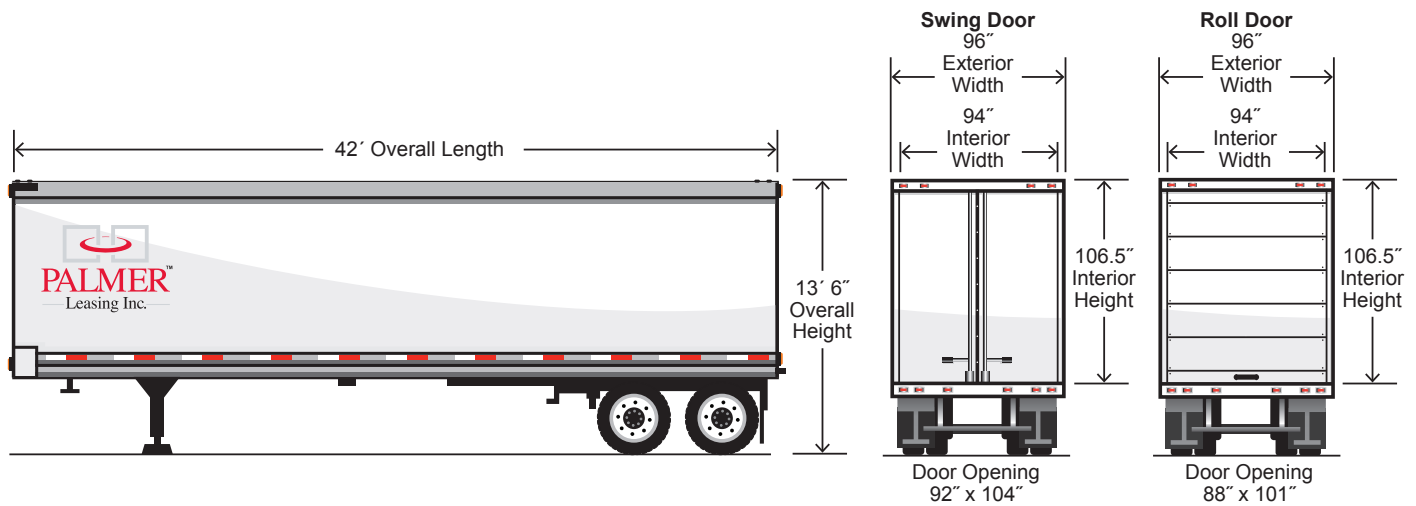

42' Closed Van

42' Closed Van Specifications

Trailer Type	Exterior Dimensions			Interior Dimensions			Swing Door		Roll Door		Cube Capacity Feet	Trailer Weight (±5%) Pounds
	Length	Width	Overall Height	Length	Width	Height	Width	Height	Width	Height		
Closed Van	42'	96"	13' 6"	41' 6"	94"	106.5"	92"	104"	88"	101"	2,962	12,200

For estimation purposes only - check individual trailers for exact measurements