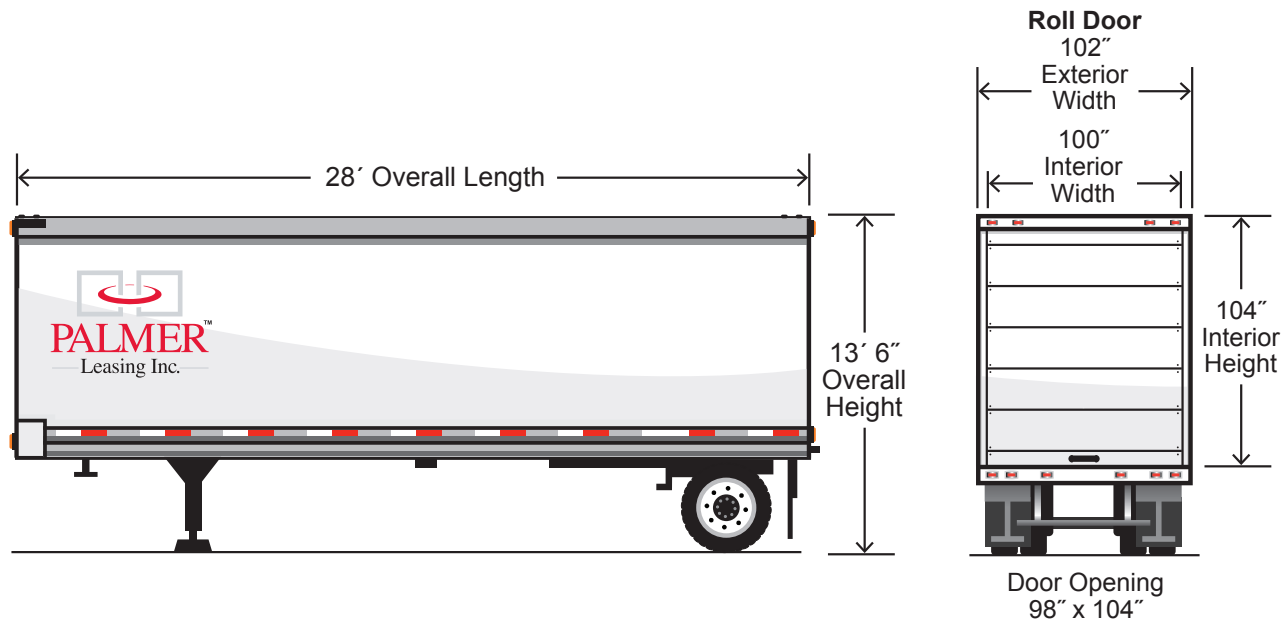

28' Closed Van "Pup"

28' Closed Van Specifications

Trailer Type	Exterior Dimensions			Interior Dimensions			Swing Door		Roll Door		Cube Capacity	Trailer Weight (±5%)
	Length	Width	Overall Height	Length	Width	Height	Width	Height	Width	Height	Feet	Pounds
Closed Van	28'	102"	13' 6"	27' 6"	100"	104"			98"	104"	2,041	8,000

For estimation purposes only - check individual trailers for exact measurements