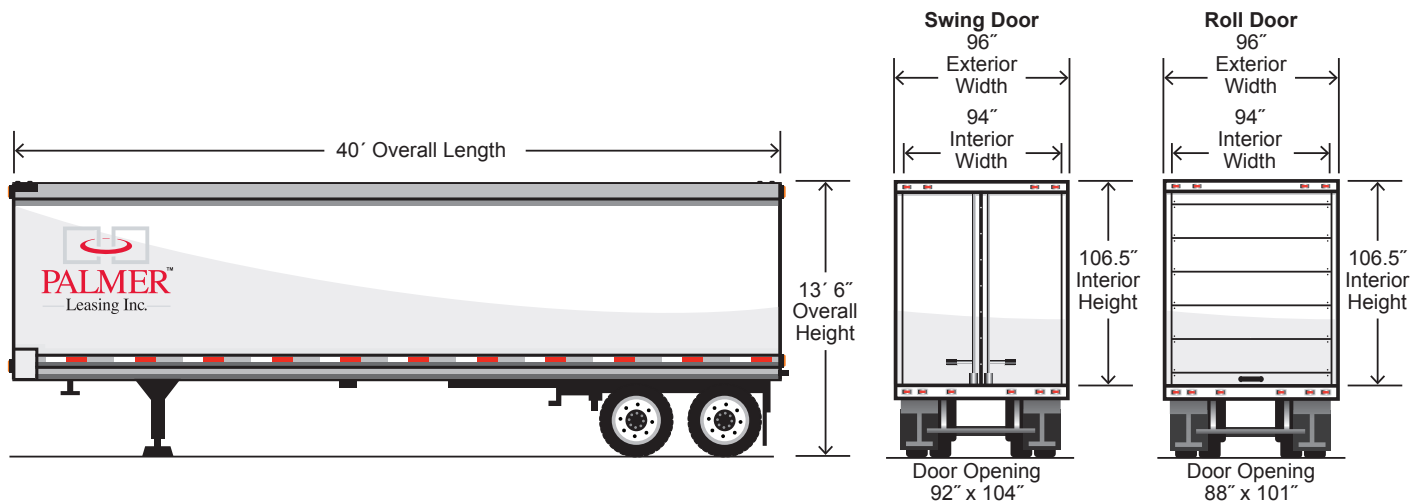

40' Closed Van

40' Closed Van Specifications

Trailer Type	Exterior Dimensions			Interior Dimensions			Swing Door		Roll Door		Cube Capacity Feet	Trailer Weight (±5%) Pounds
	Length	Width	Overall Height	Length	Width	Height	Width	Height	Width	Height		
Closed Van	40'	96"	13' 6"	39' 6"	94"	106.5"	92"	104"	88"	101"	2,753	11,500

For estimation purposes only - check individual trailers for exact measurements