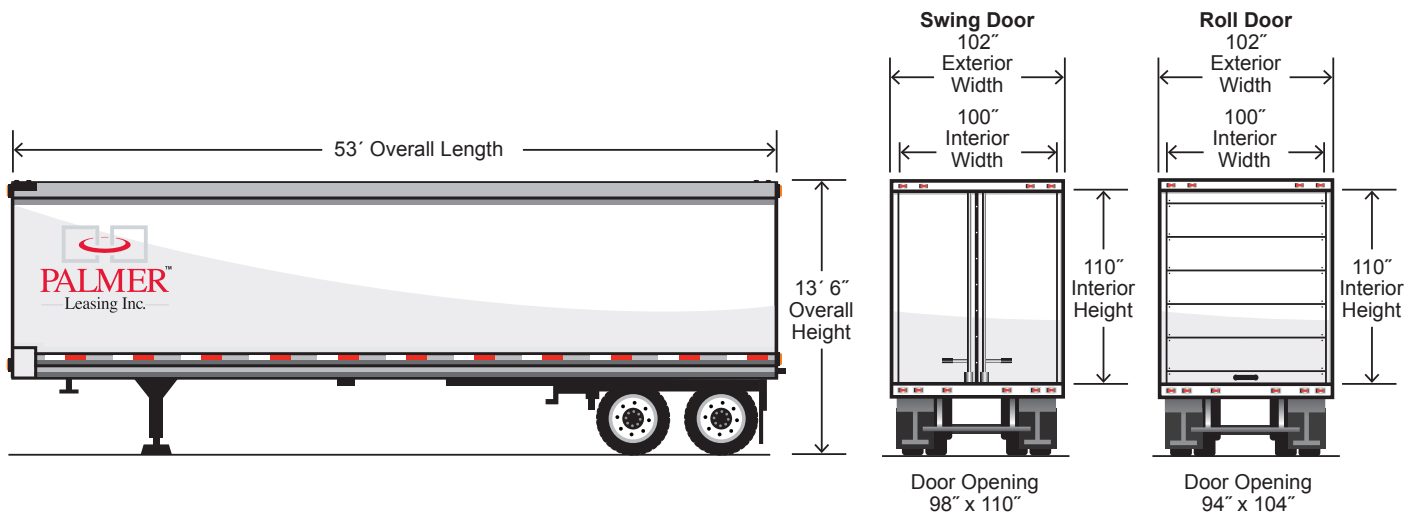

## 53' Closed Van

### 53' Closed Van Specifications

Trailer Type	Exterior Dimensions			Interior Dimensions			Swing Door		Roll Door		Cube Capacity Feet	Trailer Weight (±5%) Pounds
	Length	Width	Overall Height	Length	Width	Height	Width	Height	Width	Height		
(Can)	53'	102"	13' 6"	52' 6"	100"	110"	98"	110"	94"	104"	4,018	14,200
(Wedge)	53'	102"	13' 6"	52' 6"	100"	Front 108" Rear 110"	98"	110"	94"	104"	3,982	14,400

## 40' Closed Van

## 28' Closed Van "Pup"